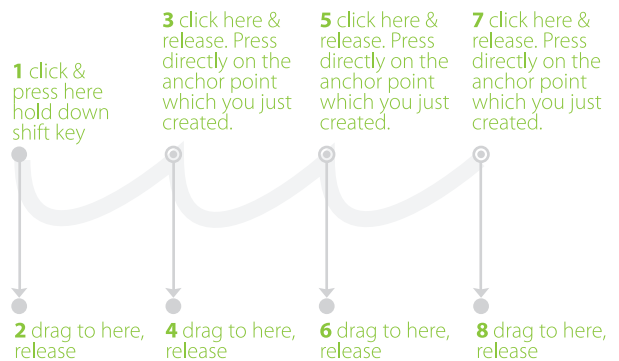

TOPIC: THE ALMIGHTY PEN TOOL

PEN TOOL EXERCISES

Anchor point behavior signs

-  corner point sign
-  add to /continuing a path
-  adding an anchor point to the path
-  starting a new path
-  closing the path
-  deleting an anchor point to the path

STRAIGHT LINES

CURVED LINES

MULTIPLE CURVES

CURVES WITH CORNER POINTS

TOPIC: THE ALMIGHTY PEN TOOL

CURVES WITH CORNER POINTS

COMBINING CURVES WITH STRAIGHT LINES

CURVES WITH CORNER POINTS AND TWEAKING HANDLES